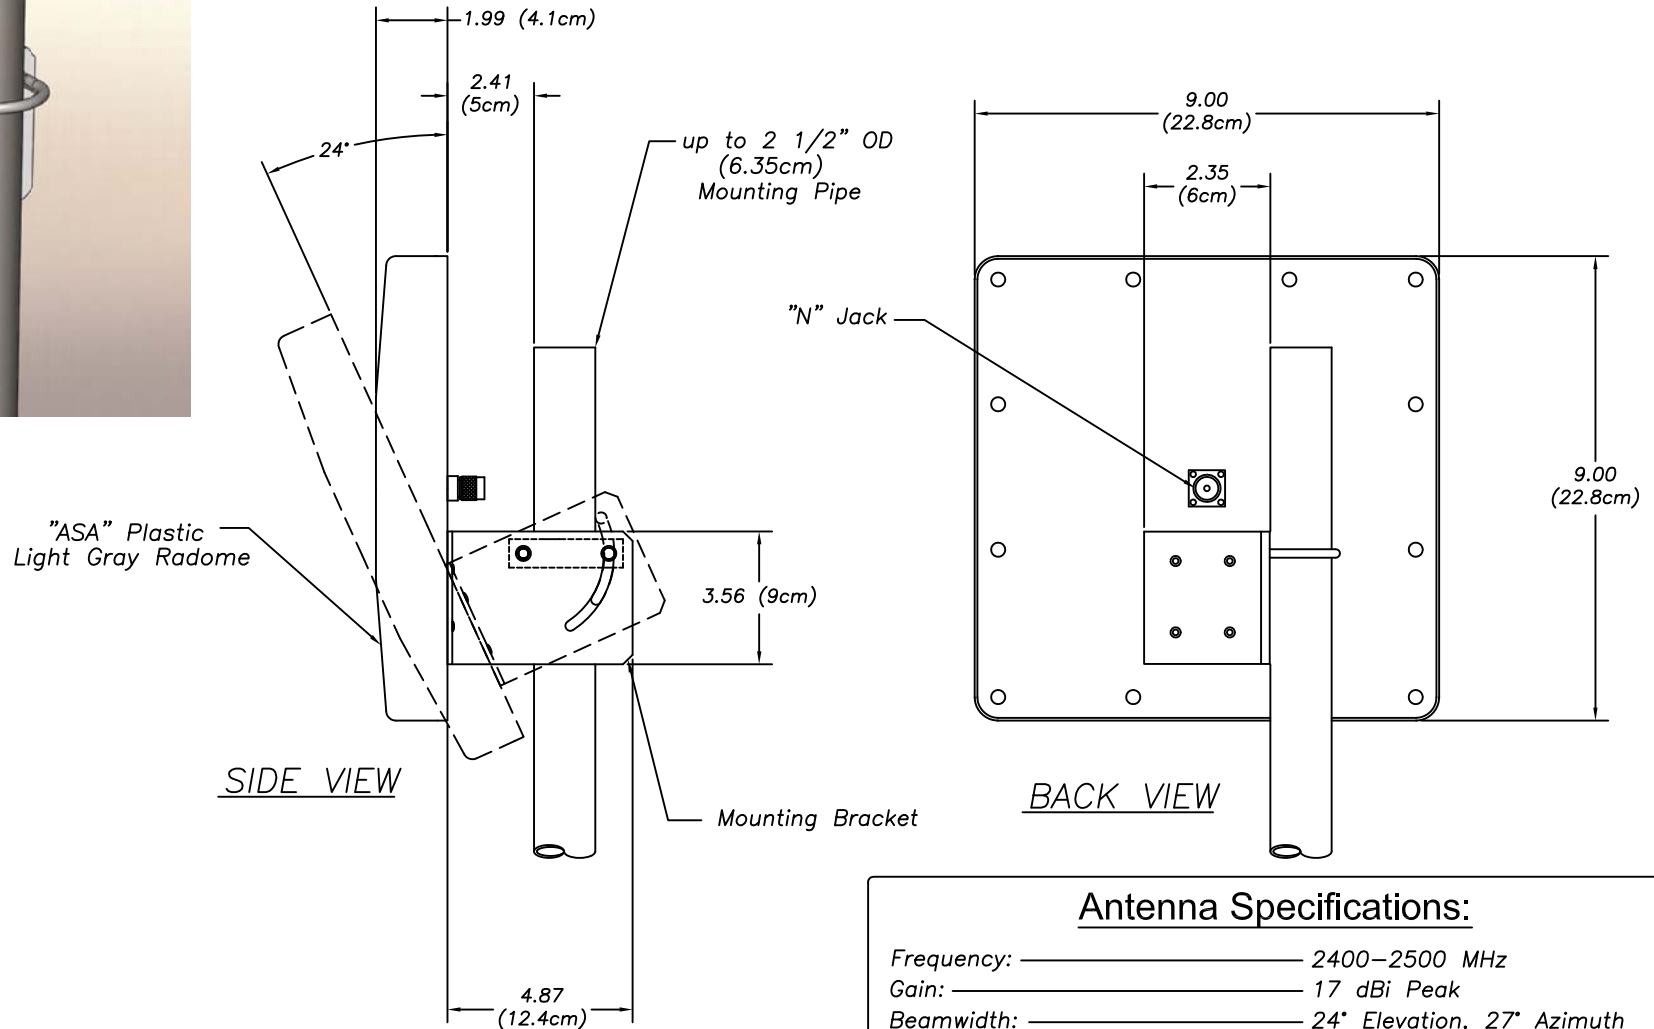

# PN17-2400-GRY

## WiFi Panel Antenna 17 dBi, 2400-2500 MHz

### Antenna Specifications:

Frequency:	2400-2500 MHz
Gain:	17 dBi Peak
Beamwidth:	24° Elevation, 27° Azimuth
VSWR:	2:1
Radome Material:	Light Gray "ASA" Plastic
Nominal Impedance:	50 OHM Nominal
Maximum Power:	20 Watts
Connector:	N Jack
Mounting:	Standard Swivel Tilt Mounting
Operating Temperature:	-40°C to +85°C