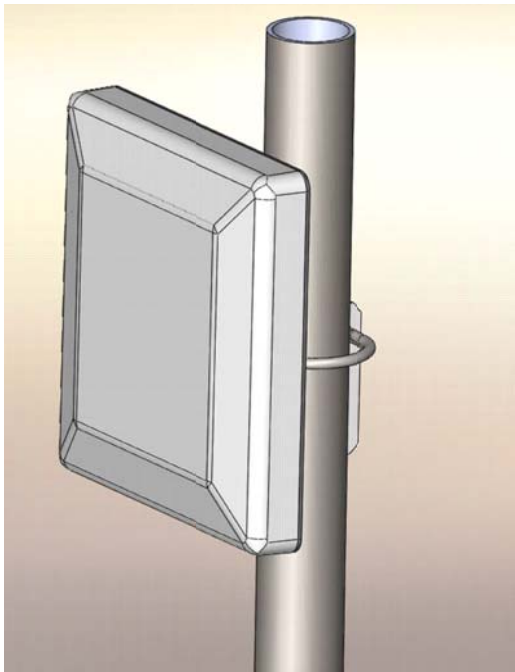

# PN17-2400-GRY

## WiFi Panel Antenna 17 dBi, 2400-2500 MHz

### Antenna Specifications:

Frequency:	2400-2500 MHz
Gain:	17 dBi Peak
Beamwidth:	24° Elevation, 27° Azimuth
VSWR:	2:1
Radome Material:	Light Gray "ASA" Plastic
Nominal Impedance:	50 OHM Nominal
Maximum Power:	20 Watts
Connector:	N Jack
Mounting:	Standard Swivel Tilt Mounting
Operating Temperature:	-40°C to +85°C