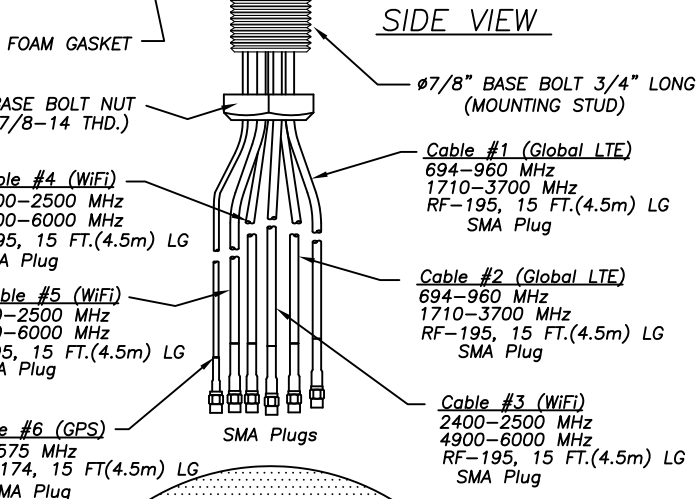

CABLE NO. 1 (RF-195 CABLE)
694-960 MHz (Global LTE)
1710-3700 MHz (Global LTE)
CABLE NO. 2 (RF-195 CABLE)
694-960 MHz (Global LTE)
1710-3700 MHz (Global LTE)
CABLE NO. 3 (RF-195 CABLE)
2400-2500 MHz (WiFi)
4900-6000 MHz (WiFi)
CABLE NO. 4 (RF-195 CABLE)
2400-2500 MHz (WiFi)
4900-6000 MHz (WiFi)
CABLE NO. 5 (RF-195 CABLE)
2400-2500 MHz (WiFi)
4900-6000 MHz (WiFi)
CABLE NO. 6 (RG-174)
1575.42 ±2 MHz (GPS)

Antenna Specifications

Frequency/Gain:	694-960 MHz, 3dBi Peak
	1710-3700 MHz, 4dBi Peak
	2.4-2.5 GHz/4.9-6 GHz, 5dBi Peak
GPS Unit Gain	26 dB, 5 dBi Antenna
Voltage	3.3/5 VDC
Current	10mA (typ.), 20mA (max.)
**VSWR:	< 2:1 VSWR over range (with 1 ft. RF-195 cable)
Maximum Power:	10 Watts
Connectors/Interface:	SMA Plugs (694-960/1710-3700 MHz)
	SMA Plugs (2.4-2.5/ 4.9-6.0 GHz)
	SMA Plug (GPS 1575 MHz)
Case:	5.50" Dia. x 2.38" High
Radome Material:	ASA UV Inhibitive Plastic
Cable	<ul style="list-style-type: none"> — cable 1 — RF-195, 15 ft.(4.5m) (694-960 MHz/1710-3700 MHz) — cable 2 — RF-195, 15 ft.(4.5m) (694-960 MHz/1710-3700 MHz) — cable 3 — RF-195, 15 ft.(4.5m) (2.4-2.5 GHz/4.9-6 GHz) — cable 4 — RF-195, 15 ft.(4.5m) (2.4-2.5 GHz/4.9-6 GHz) — cable 5 — RF-195, 15 ft.(4.5m) (2.4-2.5 GHz/4.9-6 GHz) — cable 6 — RG-174, 15 ft.(4.5m) (GPS 1575 MHz)
Impedance:	50 OHM Nominal
Water Ingress:	IP67 (when properly mounted)
Shock & Vibration:	IEEE1478, EN61373, MIL-810G, TIA 329.2-C
Mounting:	7/8" Dia. Feed through. 3/4" lg. thread for up to 1/2" thick surface
Operating Temperature:	-40° to +80° C