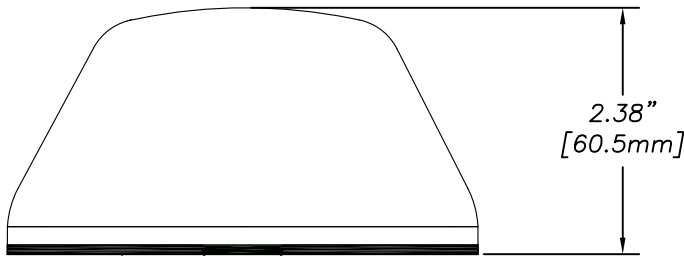

LTM602-3C3C3C3C3C2C-WHT-180

Multi-band Diversity/Mimo Antenna
2 X 694-960 MHz, 1710-3700 MHz (Global LTE)
3 X 2.4-2.5GHz, 4.9-6 GHz (802.11n)
with GPS 1575 MHz

WHITE ASA
PLASTIC RADOME

FRONT VIEW

Frequency and Cable Table

Antenna Specifications

Frequency/Gain:	694-960 MHz, 3dBi Peak
	1710-3700 MHz, 4dBi Peak
	2.4-2.5 GHz/4.9-6 GHz, 5dBi Peak
GPS Unit Gain	26 dB, 5 dBi Antenna
Voltage	3.3/5 VDC
Current	10mA (typ.), 20mA (max.)
**VSWR:	< 2:1 VSWR over range (with 1 ft. RF-195 cable)
Maximum Power:	10 Watts
Connectors/Interface:	SMA Plugs (694-960/1710-3700 MHz)
	SMA Plugs (2.4-2.5/ 4.9-6.0 GHz)
	SMA Plug (GPS 1575 MHz)
Case:	5.50" Dia. x 2.38" High
Radome Material:	ASA UV Inhibitive Plastic
Cable	<ul style="list-style-type: none"> — cable 1 — RF-195, 15 ft.(4.5m) (694-960 MHz/1710-3700 MHz) — cable 2 — RF-195, 15 ft.(4.5m) (694-960 MHz/1710-3700 MHz) — cable 3 — RF-195, 15 ft.(4.5m) (2.4-2.5 GHz/4.9-6 GHz) — cable 4 — RF-195, 15 ft.(4.5m) (2.4-2.5 GHz/4.9-6 GHz) — cable 5 — RF-195, 15 ft.(4.5m) (2.4-2.5 GHz/4.9-6 GHz) — cable 6 — RG-174, 15 ft.(4.5m) (GPS 1575 MHz)
Impedance:	50 OHM Nominal
Water Ingress:	IP67 (when properly mounted)
Shock & Vibration:	IEEE1478, EN61373, MIL-810G, TIA 329.2-C
Mounting:	7/8" Dia. Feed through. 3/4" lg. thread for up to 1/2" thick surface
Operating Temperature:	-40° to +80° C