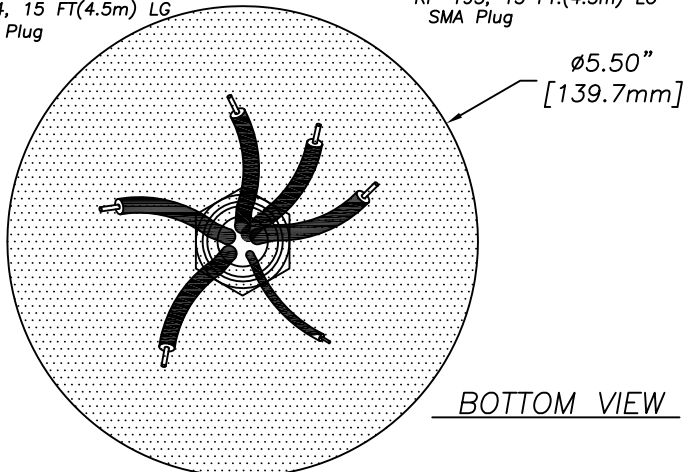

LTM602-3C3C3C3C3C2C-WHT-180

Multi-band Diversity/Mimo Antenna
2 X 694-960 MHz, 1710-3700 MHz (Global LTE)
3 X 2.4-2.5GHz, 4.9-6 GHz (802.11n)
with GPS 1575 MHz

WHITE ASA
PLASTIC RADOME

FRONT VIEW

Frequency and Cable Table

CABLE NO. 1 (RF-195 CABLE)
694-960 MHz (Global LTE)
1710-3700 MHz (Global LTE)
CABLE NO. 2 (RF-195 CABLE)
694-960 MHz (Global LTE)
1710-3700 MHz (Global LTE)
CABLE NO. 3 (RF-195 CABLE)
2400-2500 MHz (WiFi)
4900-6000 MHz (WiFi)
CABLE NO. 4 (RF-195 CABLE)
2400-2500 MHz (WiFi)
4900-6000 MHz (WiFi)
CABLE NO. 5 (RF-195 CABLE)
2400-2500 MHz (WiFi)
4900-6000 MHz (WiFi)
CABLE NO. 6 (RG-174)
1575.42 ±2 MHz (GPS)

Antenna Specifications

Frequency/Gain:	694-960 MHz, 3dBi Peak
	1710-3700 MHz, 4dBi Peak
	2.4-2.5 GHz/4.9-6 GHz, 5dBi Peak
GPS Unit Gain	26 dB, 5 dBi Antenna
Voltage	3.3/5 VDC
Current	10mA (typ.), 20mA (max.)
**VSWR:	< 2:1 VSWR over range (with 1 ft. RF-195 cable)
Maximum Power:	10 Watts
Connectors/Interface:	SMA Plugs (694-960/1710-3700 MHz)
	SMA Plugs (2.4-2.5/ 4.9-6.0 GHz)
	SMA Plug (GPS 1575 MHz)
Case:	5.50" Dia. x 2.38" High
Radome Material:	ASA UV Inhibitive Plastic
Cable	<ul style="list-style-type: none"> — cable 1 — RF-195, 15 ft.(4.5m) (694-960 MHz/1710-3700 MHz) — cable 2 — RF-195, 15 ft.(4.5m) (694-960 MHz/1710-3700 MHz) — cable 3 — RF-195, 15 ft.(4.5m) (2.4-2.5 GHz/4.9-6 GHz) — cable 4 — RF-195, 15 ft.(4.5m) (2.4-2.5 GHz/4.9-6 GHz) — cable 5 — RF-195, 15 ft.(4.5m) (2.4-2.5 GHz/4.9-6 GHz) — cable 6 — RG-174, 15 ft.(4.5m) (GPS 1575 MHz)
Impedance:	50 OHM Nominal
Water Ingress:	IP67 (when properly mounted)
Shock & Vibration:	IEEE1478, EN61373, MIL-810G, TIA 329.2-C
Mounting:	7/8" Dia. Feed through. 3/4" lg. thread for up to 1/2" thick surface
Operating Temperature:	-40° to +80° C